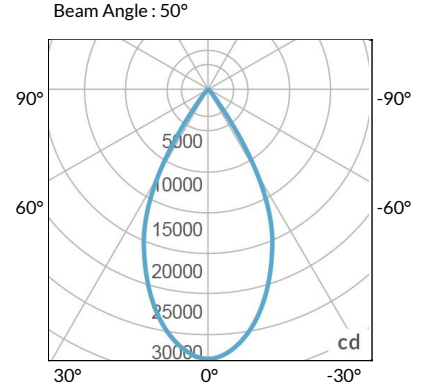

PSX Power Supply w/ DMX

PSX

US US 120V
EU EU 220V
277 US 277V

SPECIFICATIONS

Beam Angle	50°
Spectrum Type	AMZ : Plant Flourish & Growth
	TLB : Coral Health & Growth
Control	Intensity (0% - 100%), CCT
LED Source	DiCon Dense Matrix LED
Power Draw	AMZ : 720W
	TLB : 800W
AC Input Voltage	100 - 277V AC, 60Hz
Cooling	Fan Cooled
Operating Temperature	32 - 104°F (0 - 40°C)
Fixture Weight	9.3lb (~4.2kg)
Power Supply Weight	100 - 240v : 7.5lb (~3.4kg)
	100 - 277v : 14.1lb (~6.4kg)

MECHANICAL FIGURES

W2KB-CLP

W2KB-PVT

**Power Supply
100-240V PSU**

**Power Supply
100-277V PSU**

PHOTOMETRIC DATA

AMZ

Distance		3' (~1.0 m)	5' (~1.5 m)	10' (~3.0 m)
@4000K	fc	4208	1457	375
	lux	45295	15673	4035
@6500K	fc	4278	1481	382
	lux	46047	15933	4102
Beam Diameter		Ø 2.4' (0.7m)	Ø 4.1' (1.2m)	Ø 8.1' (2.5m)

TLB

Distance		3' (~1.0 m)	5' (~1.5 m)	10' (~3.0 m)
@8000K	fc	2285	791	201
	lux	24592	8509	2153
@14000K	fc	3253	1126	282
	lux	35015	12116	3035
Beam Diameter		Ø 2.4' (0.7m)	Ø 4.1' (1.2m)	Ø 8.2' (2.5m)