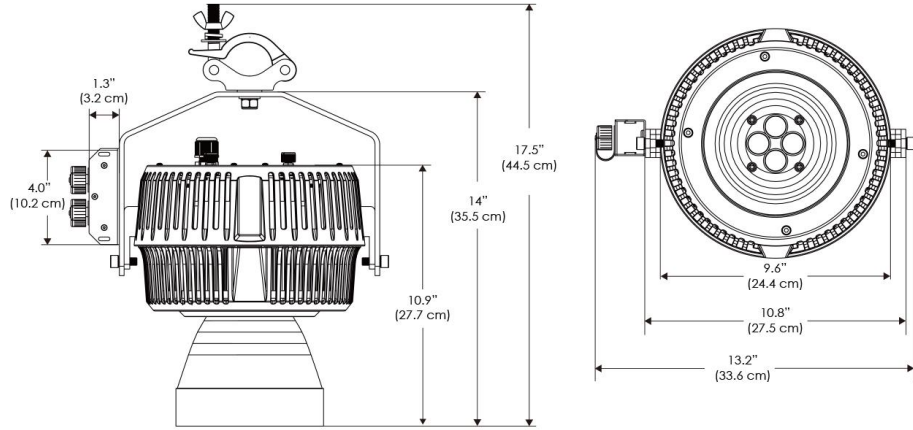

PSX Power Supply w/ DMX

PSX

US US 120V
EU EU 220V
277 US 277V

SPECIFICATIONS

Beam Angle	50°
Spectrum Type	AMZ : Plant Flourish & Growth
	TLB : Coral Health & Growth
Control	Intensity (0% - 100%), CCT
LED Source	DiCon Dense Matrix LED
Power Draw	AMZ : 720W
	TLB : 800W
AC Input Voltage	100 - 277V AC, 60Hz
Cooling	Fan Cooled
Operating Temperature	32 - 104°F (0 - 40°C)
Fixture Weight	9.3lb (~4.2kg)
Power Supply Weight	100 - 240v : 7.5lb (~3.4kg)
	100 - 277v : 14.1lb (~6.4kg)

MECHANICAL FIGURES

W2KB-CLP

W2KB-PVT

**Power Supply
100-240V PSU**

**Power Supply
100-277V PSU**

PHOTOMETRIC DATA

AMZ

Distance		3' (~1.0 m)	5' (~1.5 m)	10' (~3.0 m)
@4000K	fc	4208	1457	375
	lux	45295	15673	4035
@6500K	fc	4278	1481	382
	lux	46047	15933	4102
Beam Diameter		Ø 2.4' (0.7m)	Ø 4.1' (1.2m)	Ø 8.1' (2.5m)

TLB

Distance		3' (~1.0 m)	5' (~1.5 m)	10' (~3.0 m)
@8000K	fc	2285	791	201
	lux	24592	8509	2153
@14000K	fc	3253	1126	282
	lux	35015	12116	3035
Beam Diameter		Ø 2.4' (0.7m)	Ø 4.1' (1.2m)	Ø 8.2' (2.5m)