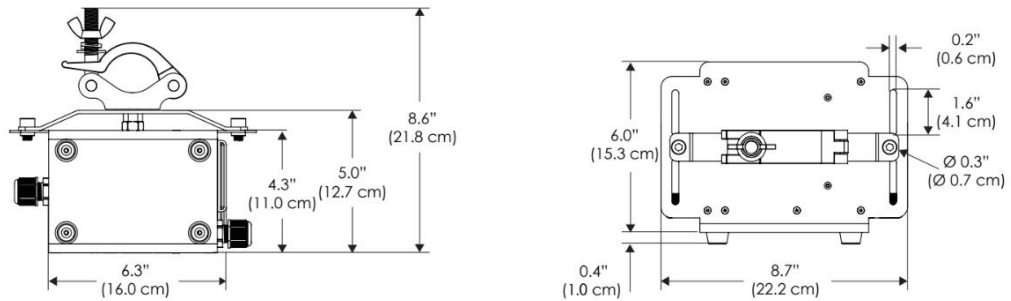

PSX Power Supply w/ DMX

PSX

US US 120V
EU EU 220V
277 US 277V

SPECIFICATIONS

Beam Angle	50°
Spectrum Type	AMZ : Plant Flourish & Growth
	TLB : Coral Health & Growth
Control	Intensity (0% - 100%), CCT
LED Source	DiCon Dense Matrix LED
Power Draw	AMZ : 720W
	TLB : 800W
AC Input Voltage	100 - 277V AC, 60Hz
Cooling	Fan Cooled
Operating Temperature	32 - 104°F (0 - 40°C)
Fixture Weight	9.3lb (~4.2kg)
Power Supply Weight	100 - 240v : 7.5lb (~3.4kg)
	100 - 277v : 14.1lb (~6.4kg)

MECHANICAL FIGURES

W2KB-CLP

W2KB-PVT

**Power Supply
100-240V PSU**

**Power Supply
100-277V PSU**

PHOTOMETRIC DATA

AMZ

Distance		3' (~1.0 m)	5' (~1.5 m)	10' (~3.0 m)
@4000K	fc	4208	1457	375
	lux	45295	15673	4035
@6500K	fc	4278	1481	382
	lux	46047	15933	4102
Beam Diameter		Ø 2.4' (0.7m)	Ø 4.1' (1.2m)	Ø 8.1' (2.5m)

TLB

Distance		3' (~1.0 m)	5' (~1.5 m)	10' (~3.0 m)
@8000K	fc	2285	791	201
	lux	24592	8509	2153
@14000K	fc	3253	1126	282
	lux	35015	12116	3035
Beam Diameter		Ø 2.4' (0.7m)	Ø 4.1' (1.2m)	Ø 8.2' (2.5m)