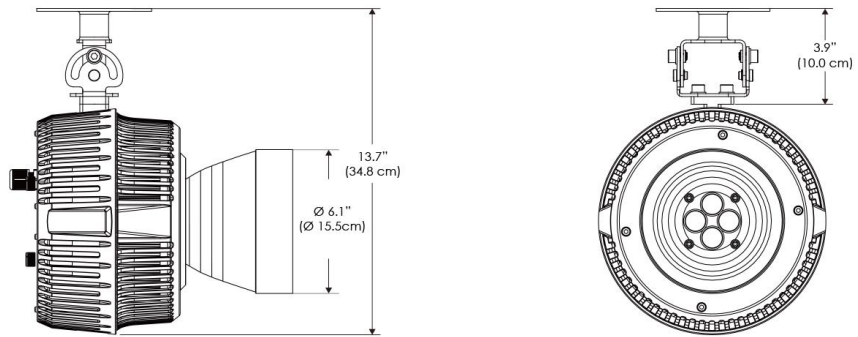

PSX Power Supply w/ DMX

PSX

US US 120V
EU EU 220V
277 US 277V

SPECIFICATIONS

Beam Angle	50°
Spectrum Type	AMZ : Plant Flourish & Growth
	TLB : Coral Health & Growth
Control	Intensity (0% - 100%), CCT
LED Source	DiCon Dense Matrix LED
Power Draw	AMZ : 720W
	TLB : 800W
AC Input Voltage	100 - 277V AC, 60Hz
Cooling	Fan Cooled
Operating Temperature	32 - 104°F (0 - 40°C)
Fixture Weight	9.3lb (~4.2kg)
Power Supply Weight	100 - 240v : 7.5lb (~3.4kg)
	100 - 277v : 14.1lb (~6.4kg)

MECHANICAL FIGURES

W2KB-CLP

W2KB-PVT

**Power Supply
100-240V PSU**

**Power Supply
100-277V PSU**

PHOTOMETRIC DATA

AMZ

Distance		3' (~1.0 m)	5' (~1.5 m)	10' (~3.0 m)
@4000K	fc	4208	1457	375
	lux	45295	15673	4035
@6500K	fc	4278	1481	382
	lux	46047	15933	4102
Beam Diameter		Ø 2.4' (0.7m)	Ø 4.1' (1.2m)	Ø 8.1' (2.5m)

TLB

Distance		3' (~1.0 m)	5' (~1.5 m)	10' (~3.0 m)
@8000K	fc	2285	791	201
	lux	24592	8509	2153
@14000K	fc	3253	1126	282
	lux	35015	12116	3035
Beam Diameter		Ø 2.4' (0.7m)	Ø 4.1' (1.2m)	Ø 8.2' (2.5m)