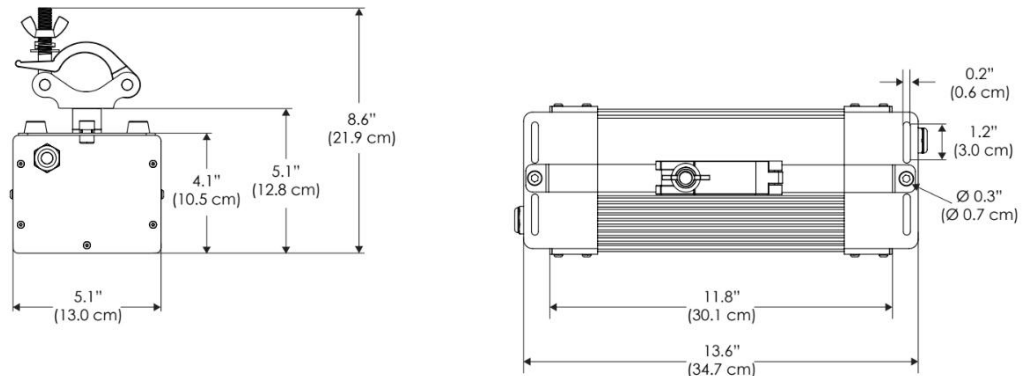

PSX Power Supply w/ DMX

PSX

US US 120V
EU EU 220V
277 US 277V

SPECIFICATIONS

Beam Angle	50°
Spectrum Type	AMZ : Plant Flourish & Growth
	TLB : Coral Health & Growth
Control	Intensity (0% - 100%), CCT
LED Source	DiCon Dense Matrix LED
Power Draw	AMZ : 720W
	TLB : 800W
AC Input Voltage	100 - 277V AC, 60Hz
Cooling	Fan Cooled
Operating Temperature	32 - 104°F (0 - 40°C)
Fixture Weight	9.3lb (~4.2kg)
Power Supply Weight	100 - 240v : 7.5lb (~3.4kg)
	100 - 277v : 14.1lb (~6.4kg)

MECHANICAL FIGURES

W2KB-CLP

W2KB-PVT

**Power Supply
100-240V PSU**

**Power Supply
100-277V PSU**

PHOTOMETRIC DATA

AMZ

Distance		3' (~1.0 m)	5' (~1.5 m)	10' (~3.0 m)
@4000K	fc	4208	1457	375
	lux	45295	15673	4035
@6500K	fc	4278	1481	382
	lux	46047	15933	4102
Beam Diameter		Ø 2.4' (0.7m)	Ø 4.1' (1.2m)	Ø 8.1' (2.5m)

TLB

Distance		3' (~1.0 m)	5' (~1.5 m)	10' (~3.0 m)
@8000K	fc	2285	791	201
	lux	24592	8509	2153
@14000K	fc	3253	1126	282
	lux	35015	12116	3035
Beam Diameter		Ø 2.4' (0.7m)	Ø 4.1' (1.2m)	Ø 8.2' (2.5m)